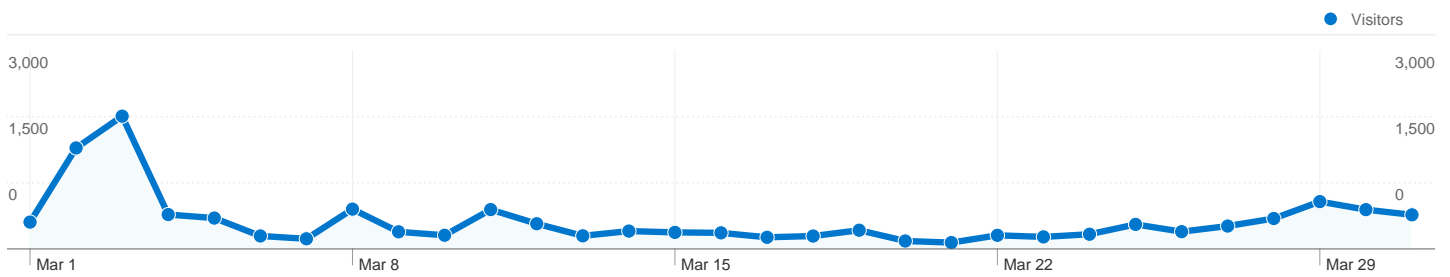

Site Usage

13,809 Visits

83.14% Bounce Rate

17,130 Pageviews

00:01:18 Avg. Time on Site

1.24 Pages/Visit

82.00% % New Visits

Visitors Overview

Visitors
11,849

Map Overlay

Traffic Sources Overview

- **Referring Sites**
5,018.00 (36.34%)
- **Direct Traffic**
3,912.00 (28.33%)
- **Search Engines**
1,698.00 (12.30%)
- **Other**
3,181 (23.04%)

Content Overview

11,849 people visited this site

13,809 Visits

11,849 Absolute Unique Visitors

17,130 Pageviews

1.24 Average Pageviews

00:01:18 Time on Site

83.14% Bounce Rate

82.00% New Visits

13,809 visits came from 115 countries/territories

Site Usage

Country/Territory	Visits	Pages/Visit	Avg. Time on Site	% New Visits	Bounce Rate
United States	8,060	1.29	00:01:31	79.33%	81.17%
United Kingdom	802	1.19	00:00:54	82.67%	83.54%
Canada	769	1.17	00:00:39	93.37%	86.61%
France	452	1.14	00:00:58	86.95%	88.94%
Australia	303	1.14	00:00:59	82.51%	86.47%
Russia	285	1.07	00:00:33	92.63%	91.23%
Germany	279	1.30	00:01:37	89.96%	83.15%
India	240	1.15	00:01:11	90.00%	87.50%
Brazil	235	1.17	00:03:10	80.85%	88.09%