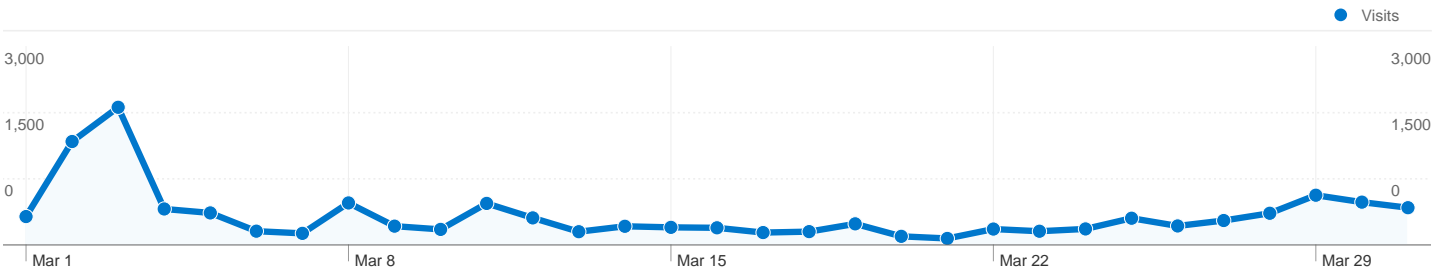

All traffic sources sent a total of 13,809 visits

- 28.33% Direct Traffic
- 36.34% Referring Sites
- 12.30% Search Engines

- **Referring Sites**
  5,018.00 (36.34%)
- **Direct Traffic**
  3,912.00 (28.33%)
- **Search Engines**
  1,698.00 (12.30%)
- **Other**
  3,181 (23.04%)

Top Traffic Sources

Sources	Visits	% visits	Keywords	Visits	% visits
(direct) ((none))	3,912	28.33%	moleskine hacks	51	3.00%
twitter.com (referral)	2,146	15.54%	tac anderson	32	1.88%
twitterfeed (twitter)	1,828	13.24%	gtd moleskine	17	1.00%
google (organic)	1,517	10.99%	michael scott wikipedia is the	13	0.77%
feedburner (feed)	1,251	9.06%	tac anderson blog	12	0.71%