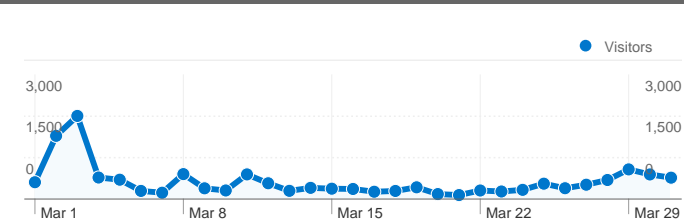

Site Usage

13,809 Visits

83.14% Bounce Rate

17,130 Pageviews

00:01:18 Avg. Time on Site

1.24 Pages/Visit

82.00% % New Visits

Visitors Overview

Visitors
11,849

Map Overlay

Traffic Sources Overview

- **Referring Sites**
5,018.00 (36.34%)
- **Direct Traffic**
3,912.00 (28.33%)
- **Search Engines**
1,698.00 (12.30%)
- **Other**
3,181 (23.04%)

Content Overview

11,849 people visited this site

13,809 Visits

11,849 Absolute Unique Visitors

17,130 Pageviews

1.24 Average Pageviews

00:01:18 Time on Site

83.14% Bounce Rate

82.00% New Visits

13,809 visits came from 115 countries/territories

Site Usage

Country/Territory	Visits	Pages/Visit	Avg. Time on Site	% New Visits	Bounce Rate
United States	8,060	1.29	00:01:31	79.33%	81.17%
United Kingdom	802	1.19	00:00:54	82.67%	83.54%
Canada	769	1.17	00:00:39	93.37%	86.61%
France	452	1.14	00:00:58	86.95%	88.94%
Australia	303	1.14	00:00:59	82.51%	86.47%
Russia	285	1.07	00:00:33	92.63%	91.23%
Germany	279	1.30	00:01:37	89.96%	83.15%
India	240	1.15	00:01:11	90.00%	87.50%
Brazil	235	1.17	00:03:10	80.85%	88.09%