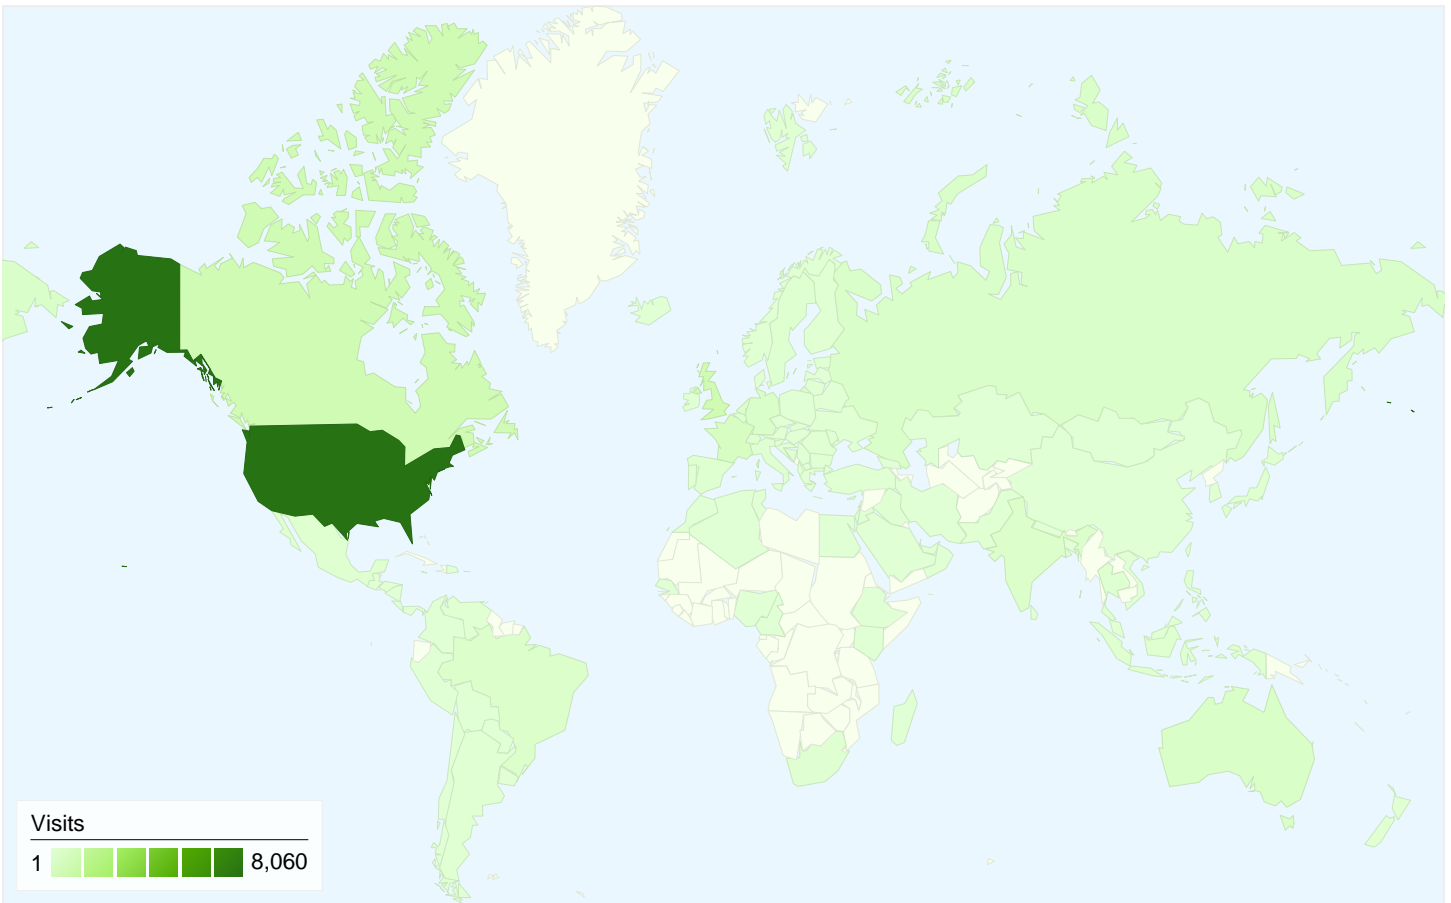

Visitors
11,849

Map Overlay

Traffic Sources Overview

- **Referring Sites**
5,018.00 (36.34%)
- **Direct Traffic**
3,912.00 (28.33%)
- **Search Engines**
1,698.00 (12.30%)
- **Other**
3,181 (23.04%)

Content Overview

11,849 people visited this site

13,809 Visits

11,849 Absolute Unique Visitors

17,130 Pageviews

1.24 Average Pageviews

00:01:18 Time on Site

83.14% Bounce Rate

82.00% New Visits

All traffic sources sent a total of 13,809 visits

-  28.33% Direct Traffic
-  36.34% Referring Sites
-  12.30% Search Engines

- **Referring Sites**
5,018.00 (36.34%)
- **Direct Traffic**
3,912.00 (28.33%)
- **Search Engines**
1,698.00 (12.30%)
- **Other**
3,181 (23.04%)

13,809 visits came from 115 countries/territories

Site Usage

Country/Territory	Visits	Pages/Visit	Avg. Time on Site	% New Visits	Bounce Rate
United States	8,060	1.29	00:01:31	79.33%	81.17%
United Kingdom	802	1.19	00:00:54	82.67%	83.54%
Canada	769	1.17	00:00:39	93.37%	86.61%
France	452	1.14	00:00:58	86.95%	88.94%
Australia	303	1.14	00:00:59	82.51%	86.47%
Russia	285	1.07	00:00:33	92.63%	91.23%
Germany	279	1.30	00:01:37	89.96%	83.15%
India	240	1.15	00:01:11	90.00%	87.50%
Brazil	235	1.17	00:03:10	80.85%	88.09%