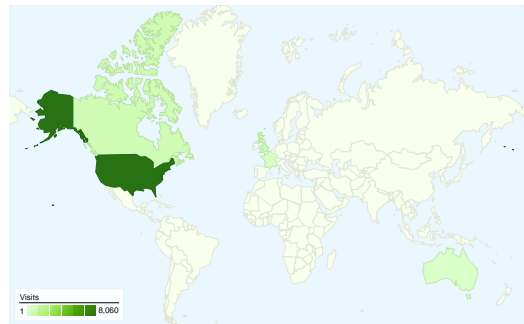

Site Usage

13,809 Visits

83.14% Bounce Rate

17,130 Pageviews

00:01:18 Avg. Time on Site

1.24 Pages/Visit

82.00% % New Visits

Visitors Overview

Visitors
11,849

Map Overlay

Traffic Sources Overview

- **Referring Sites**
5,018.00 (36.34%)
- **Direct Traffic**
3,912.00 (28.33%)
- **Search Engines**
1,698.00 (12.30%)
- **Other**
3,181 (23.04%)

Content Overview

All traffic sources sent a total of 13,809 visits

-  28.33% Direct Traffic
-  36.34% Referring Sites
-  12.30% Search Engines

- **Referring Sites**
5,018.00 (36.34%)
- **Direct Traffic**
3,912.00 (28.33%)
- **Search Engines**
1,698.00 (12.30%)
- **Other**
3,181 (23.04%)

13,809 visits came from 115 countries/territories

Site Usage

Country/Territory	Visits	Pages/Visit	Avg. Time on Site	% New Visits	Bounce Rate
United States	8,060	1.29	00:01:31	79.33%	81.17%
United Kingdom	802	1.19	00:00:54	82.67%	83.54%
Canada	769	1.17	00:00:39	93.37%	86.61%
France	452	1.14	00:00:58	86.95%	88.94%
Australia	303	1.14	00:00:59	82.51%	86.47%
Russia	285	1.07	00:00:33	92.63%	91.23%
Germany	279	1.30	00:01:37	89.96%	83.15%
India	240	1.15	00:01:11	90.00%	87.50%
Brazil	235	1.17	00:03:10	80.85%	88.09%